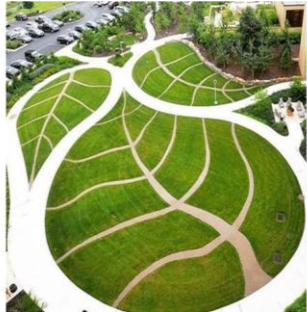

NATURAL RESERVE PROTOTYPES

Saudi Arabia | Riyadh

Designed by: Arch. Mona Al Hallaj

Services Provided
Sketch Landscaping