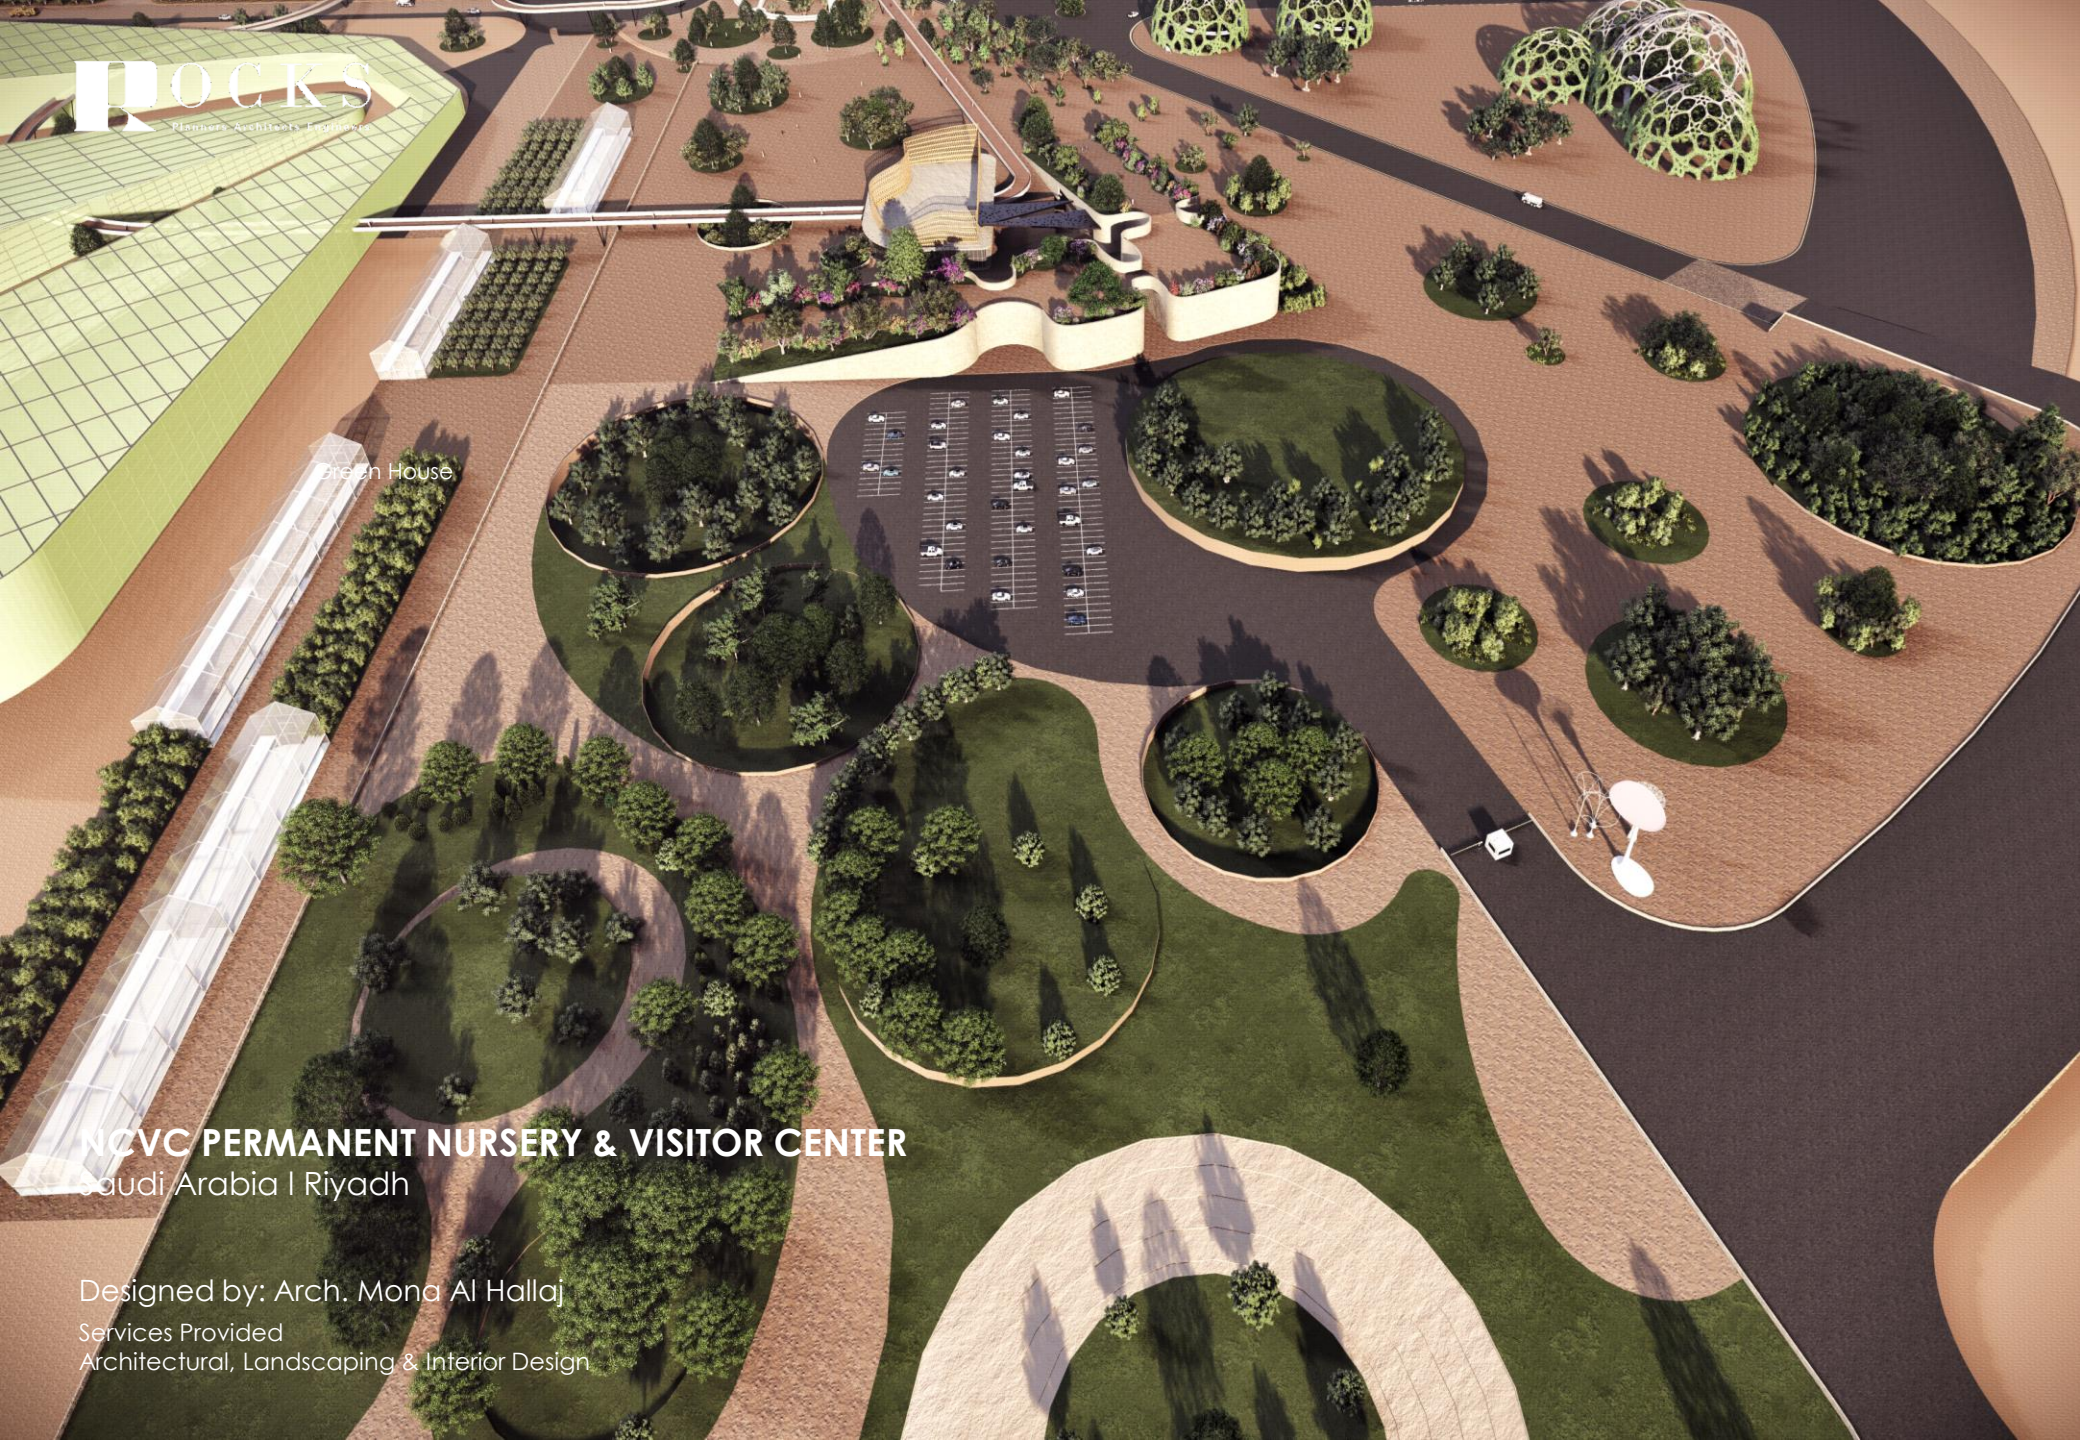

Green House

NVC PERMANENT NURSERY & VISITOR CENTER
Saudi Arabia | Riyadh

Designed by: Arch. Mona Al Hallaj
Services Provided
Architectural, Landscaping & Interior Design