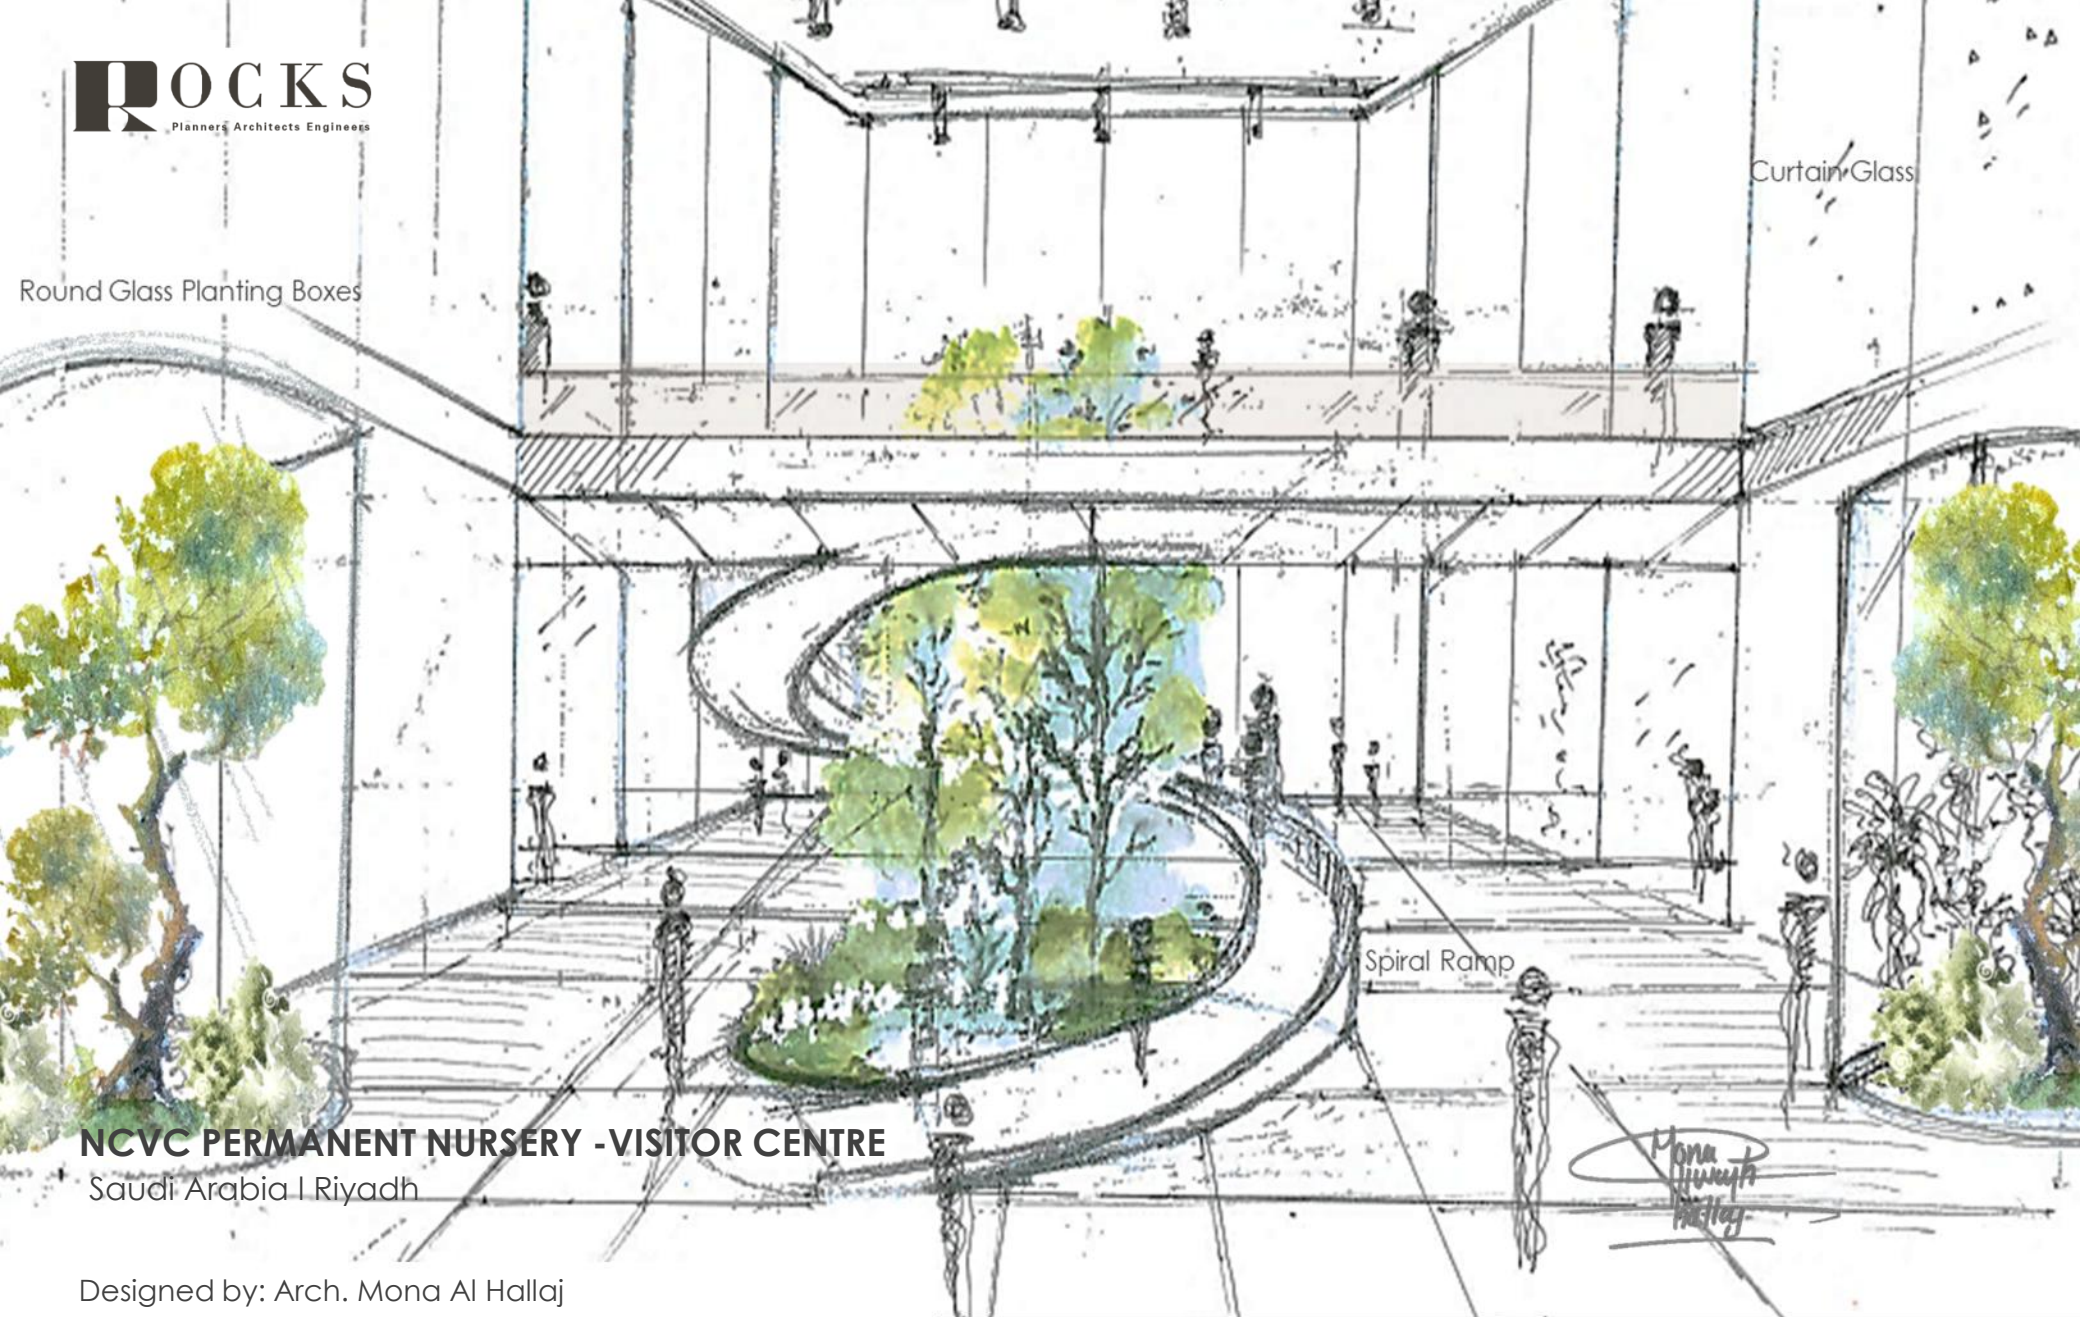

NCVC PERMANENT NURSERY - VISITOR CENTRE

Saudi Arabia | Riyadh

Designed by: Arch. Mona Al Hallaj

Services Provided

Architectural, Landscaping & Interior Design

Mona Al Hallaj

AL-SHARAAN VISITOR CENTRE 01
Saudi Arabia | AlUla