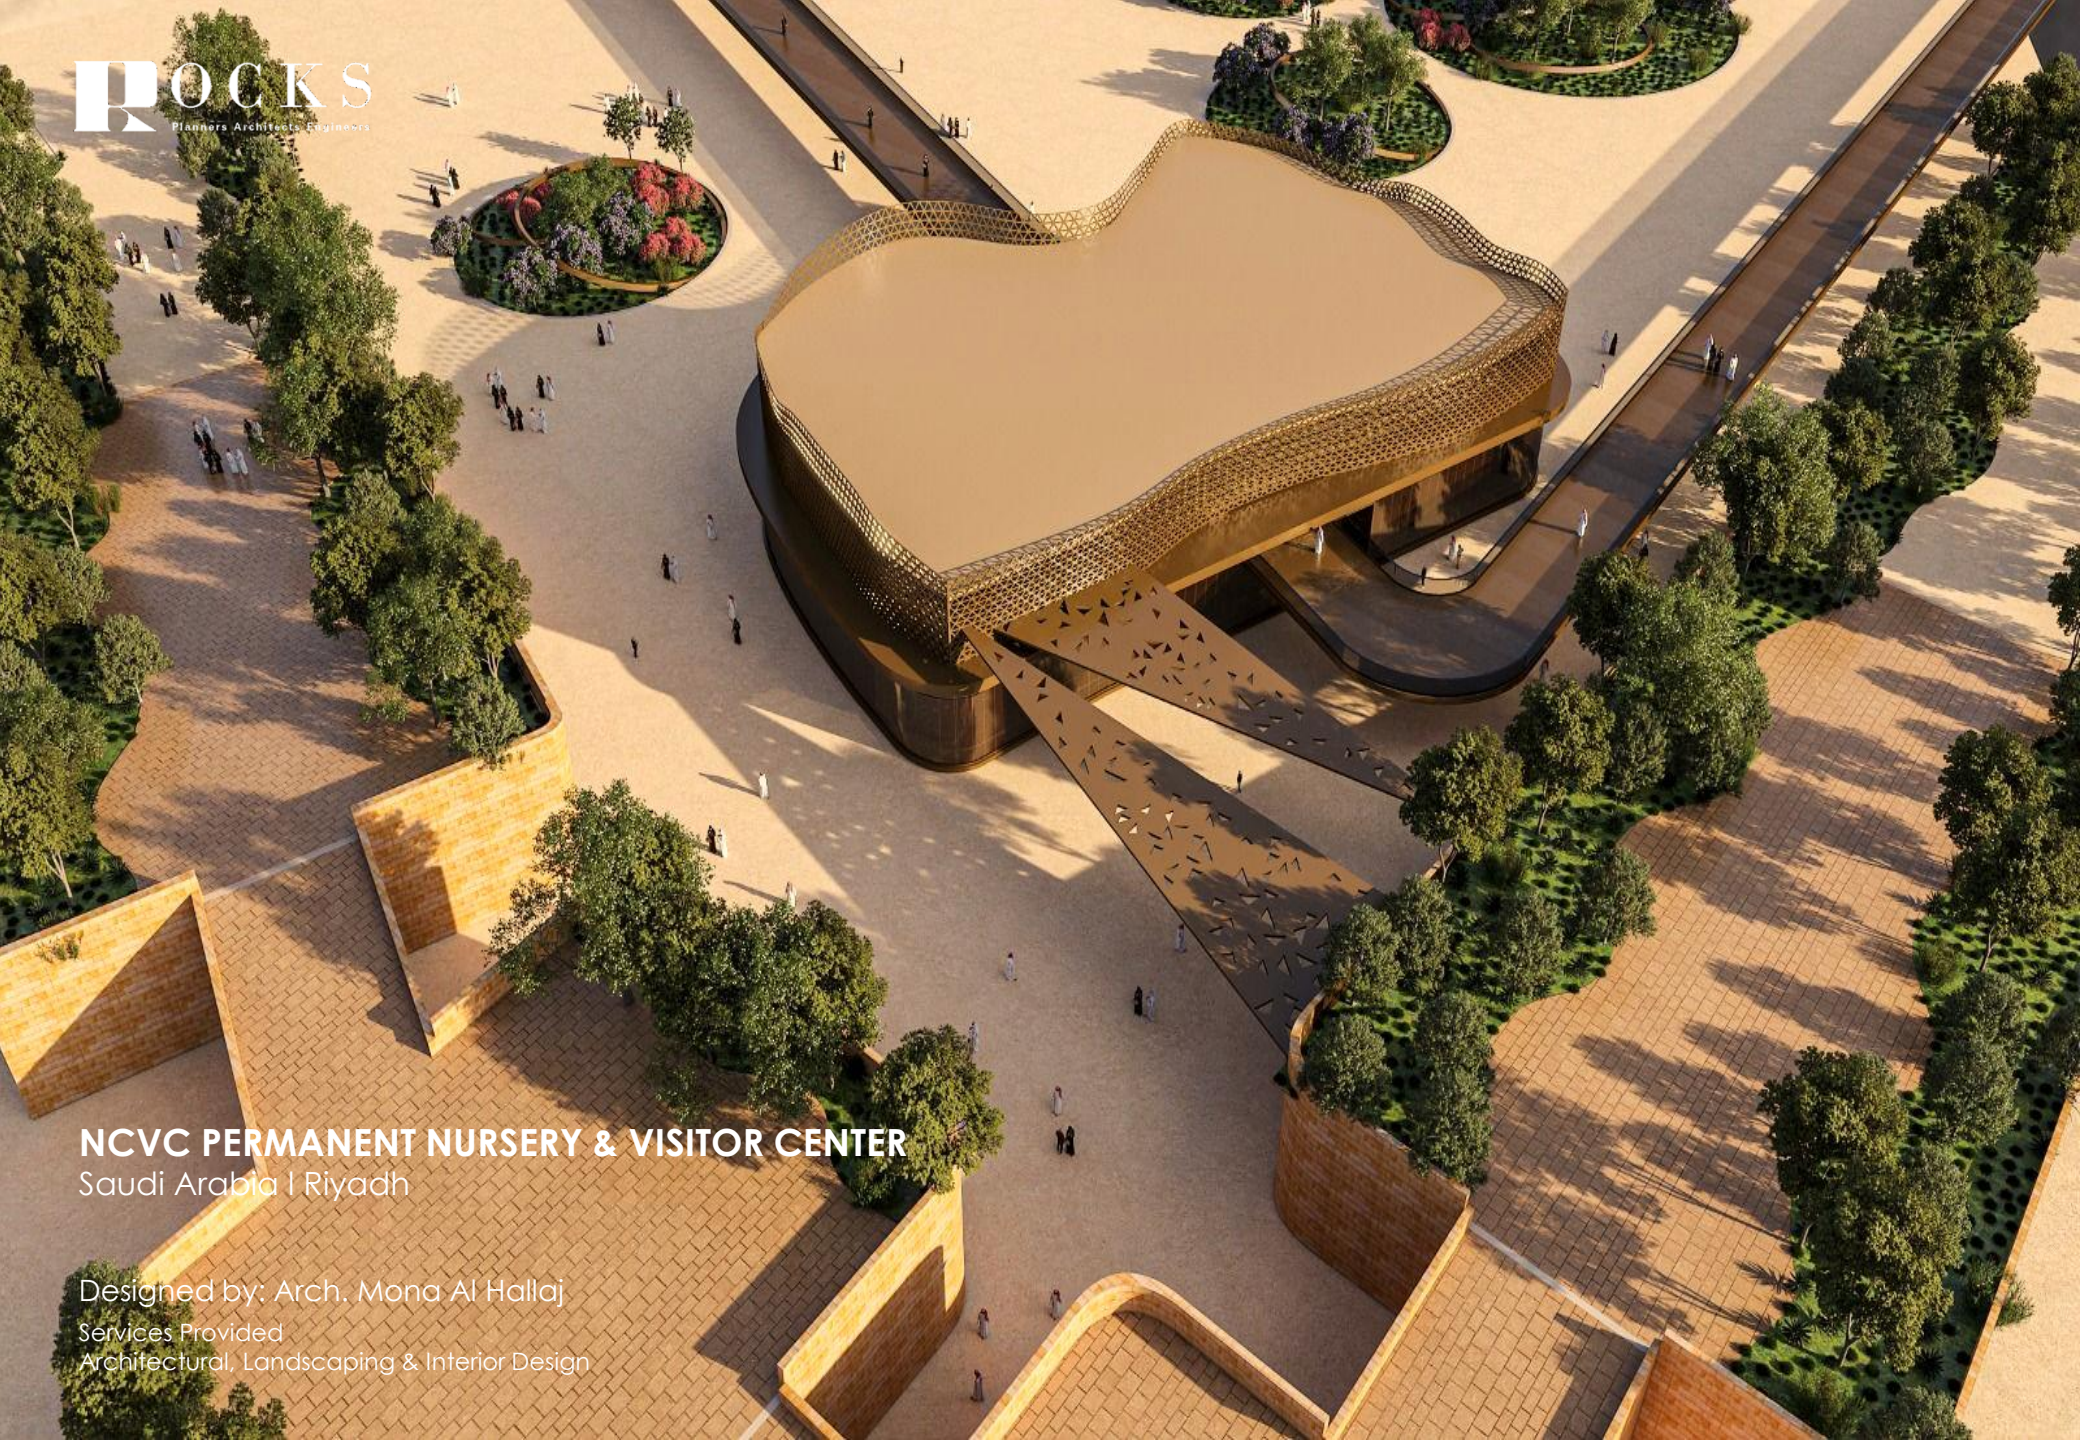

Visit Centre

Up

Tour Visitor Bridge

NCVC PERMANENT NURSERY & VISITOR CENTER
Saudi Arabia | Riyadh

Designed by: Arch. Mona Al Hallaj
Services Provided
Architectural, Landscaping & Interior Design

VISITOR CENTER