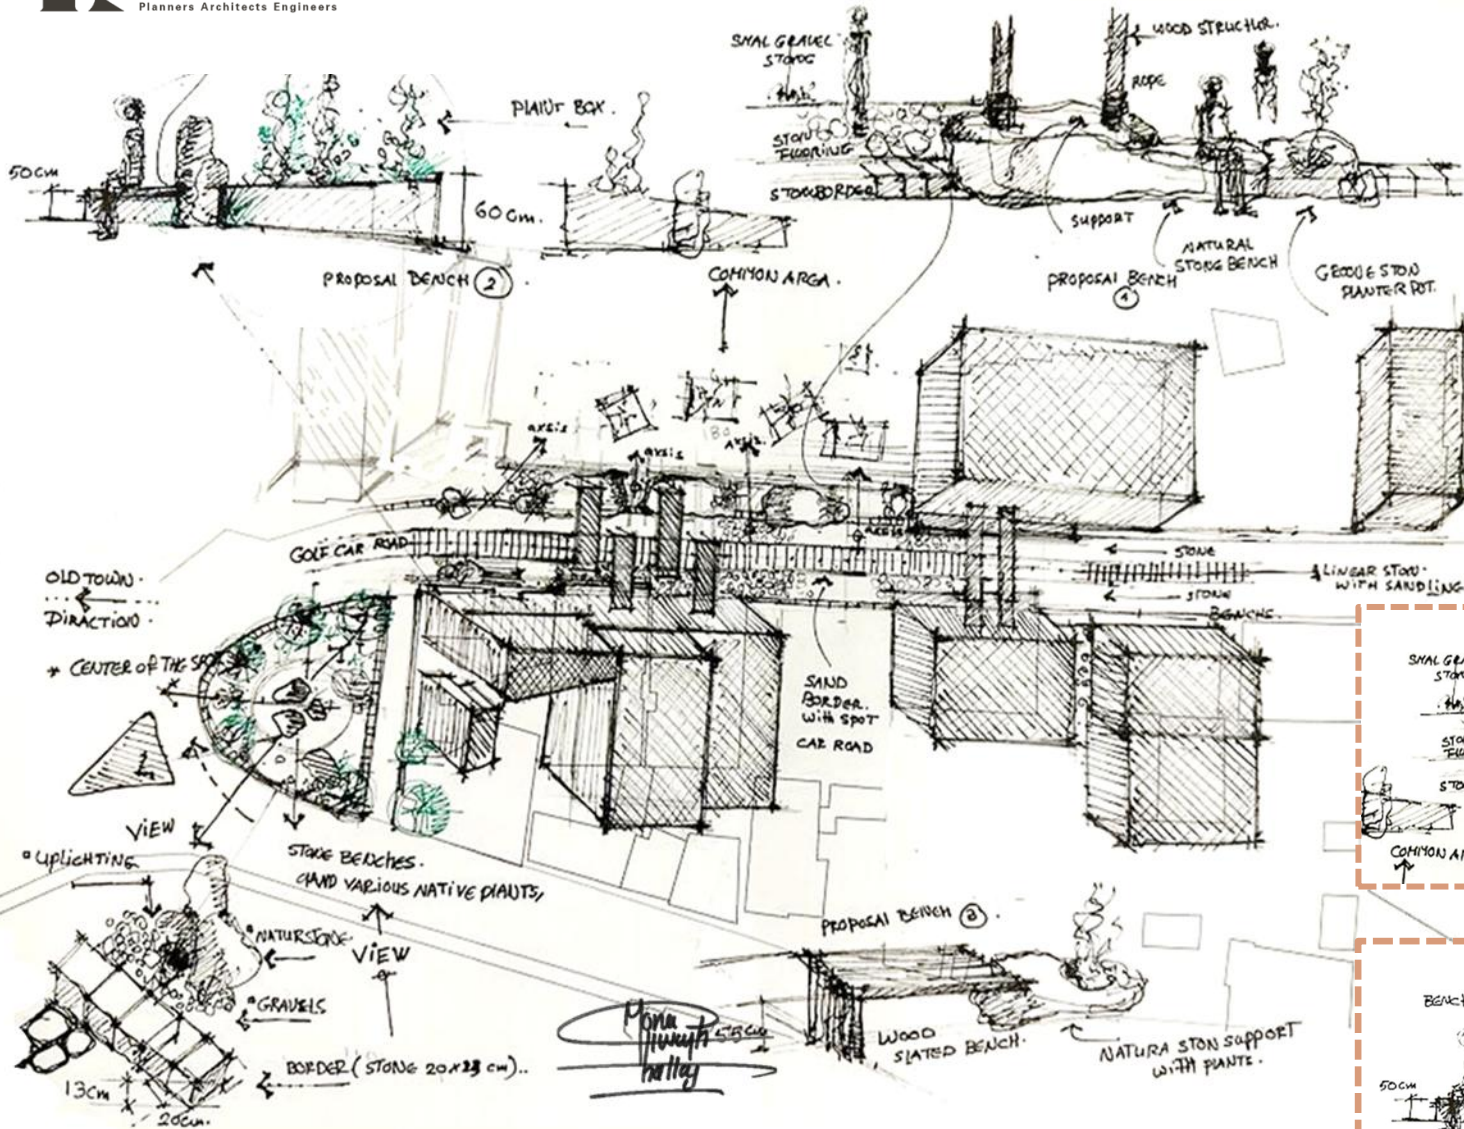

Design Sketches - Key Plan