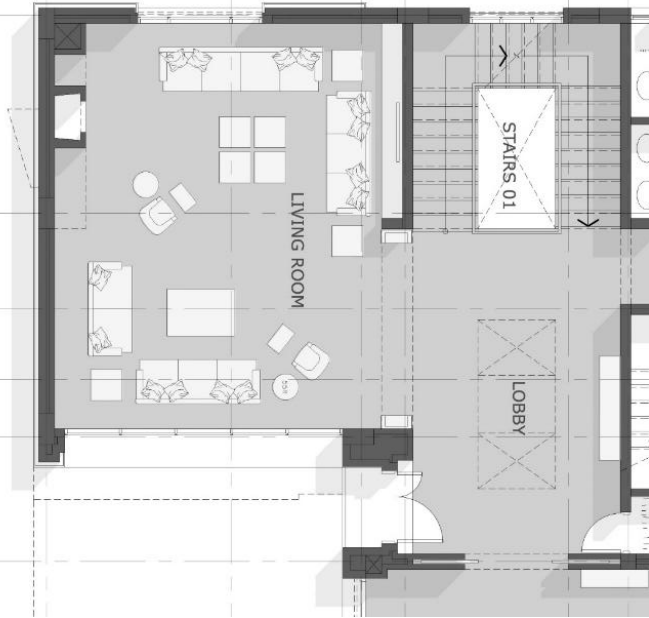

Furniture Basement Floor

Furniture Ground Floor

PRIVATE VILLA
Saudi Arabia | Riyadh

Designed by: Arch. Mona Al Hallaj
Services Provided
Architectural Design & Interior Design

Decorative Feature Wall

Mother Of Pearl