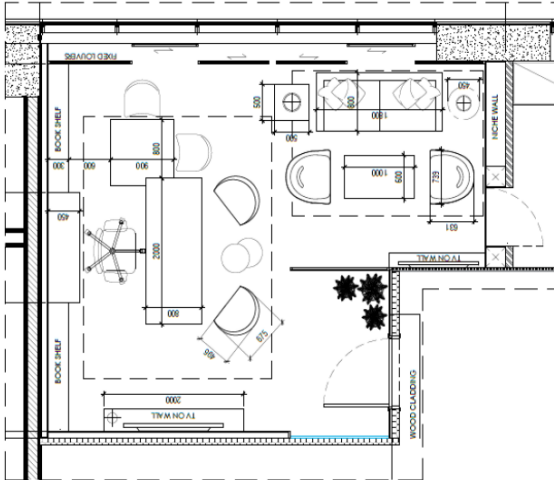

glossy wood beige color
Meeting table top

Design of meeting table leg

02

Design of Armchair

02

Design of Sofa

Design of Table

01