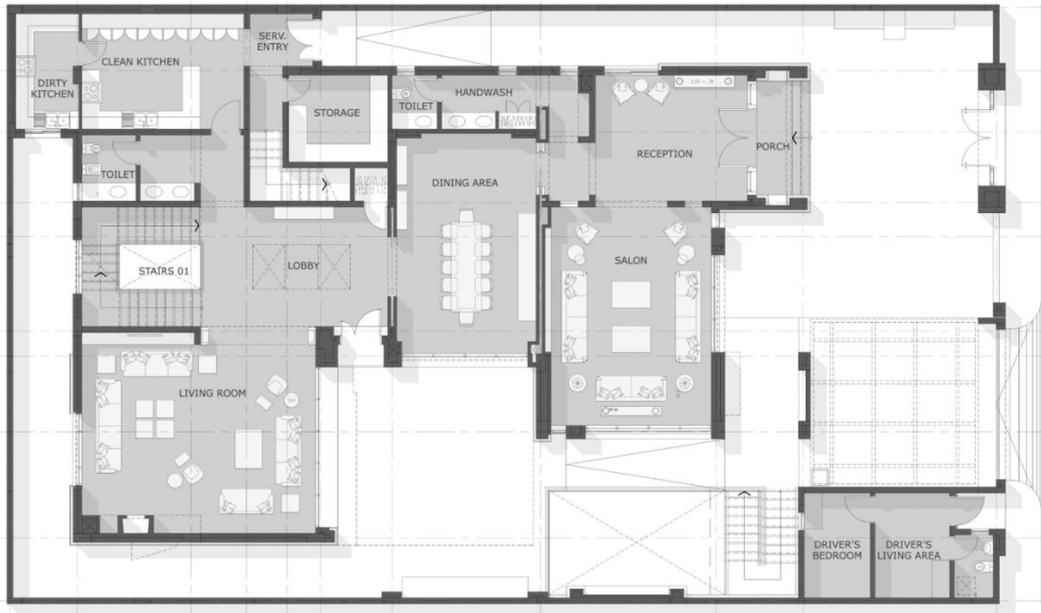

Furniture Basement Floor

Furniture Ground Floor

PRIVATE VILLA
Saudi Arabia | Riyadh

Designed by: Arch. Mona Al Hallaj
Services Provided
Architectural Design & Interior Design

Decorative Feature Wall

Mother Of Pearl